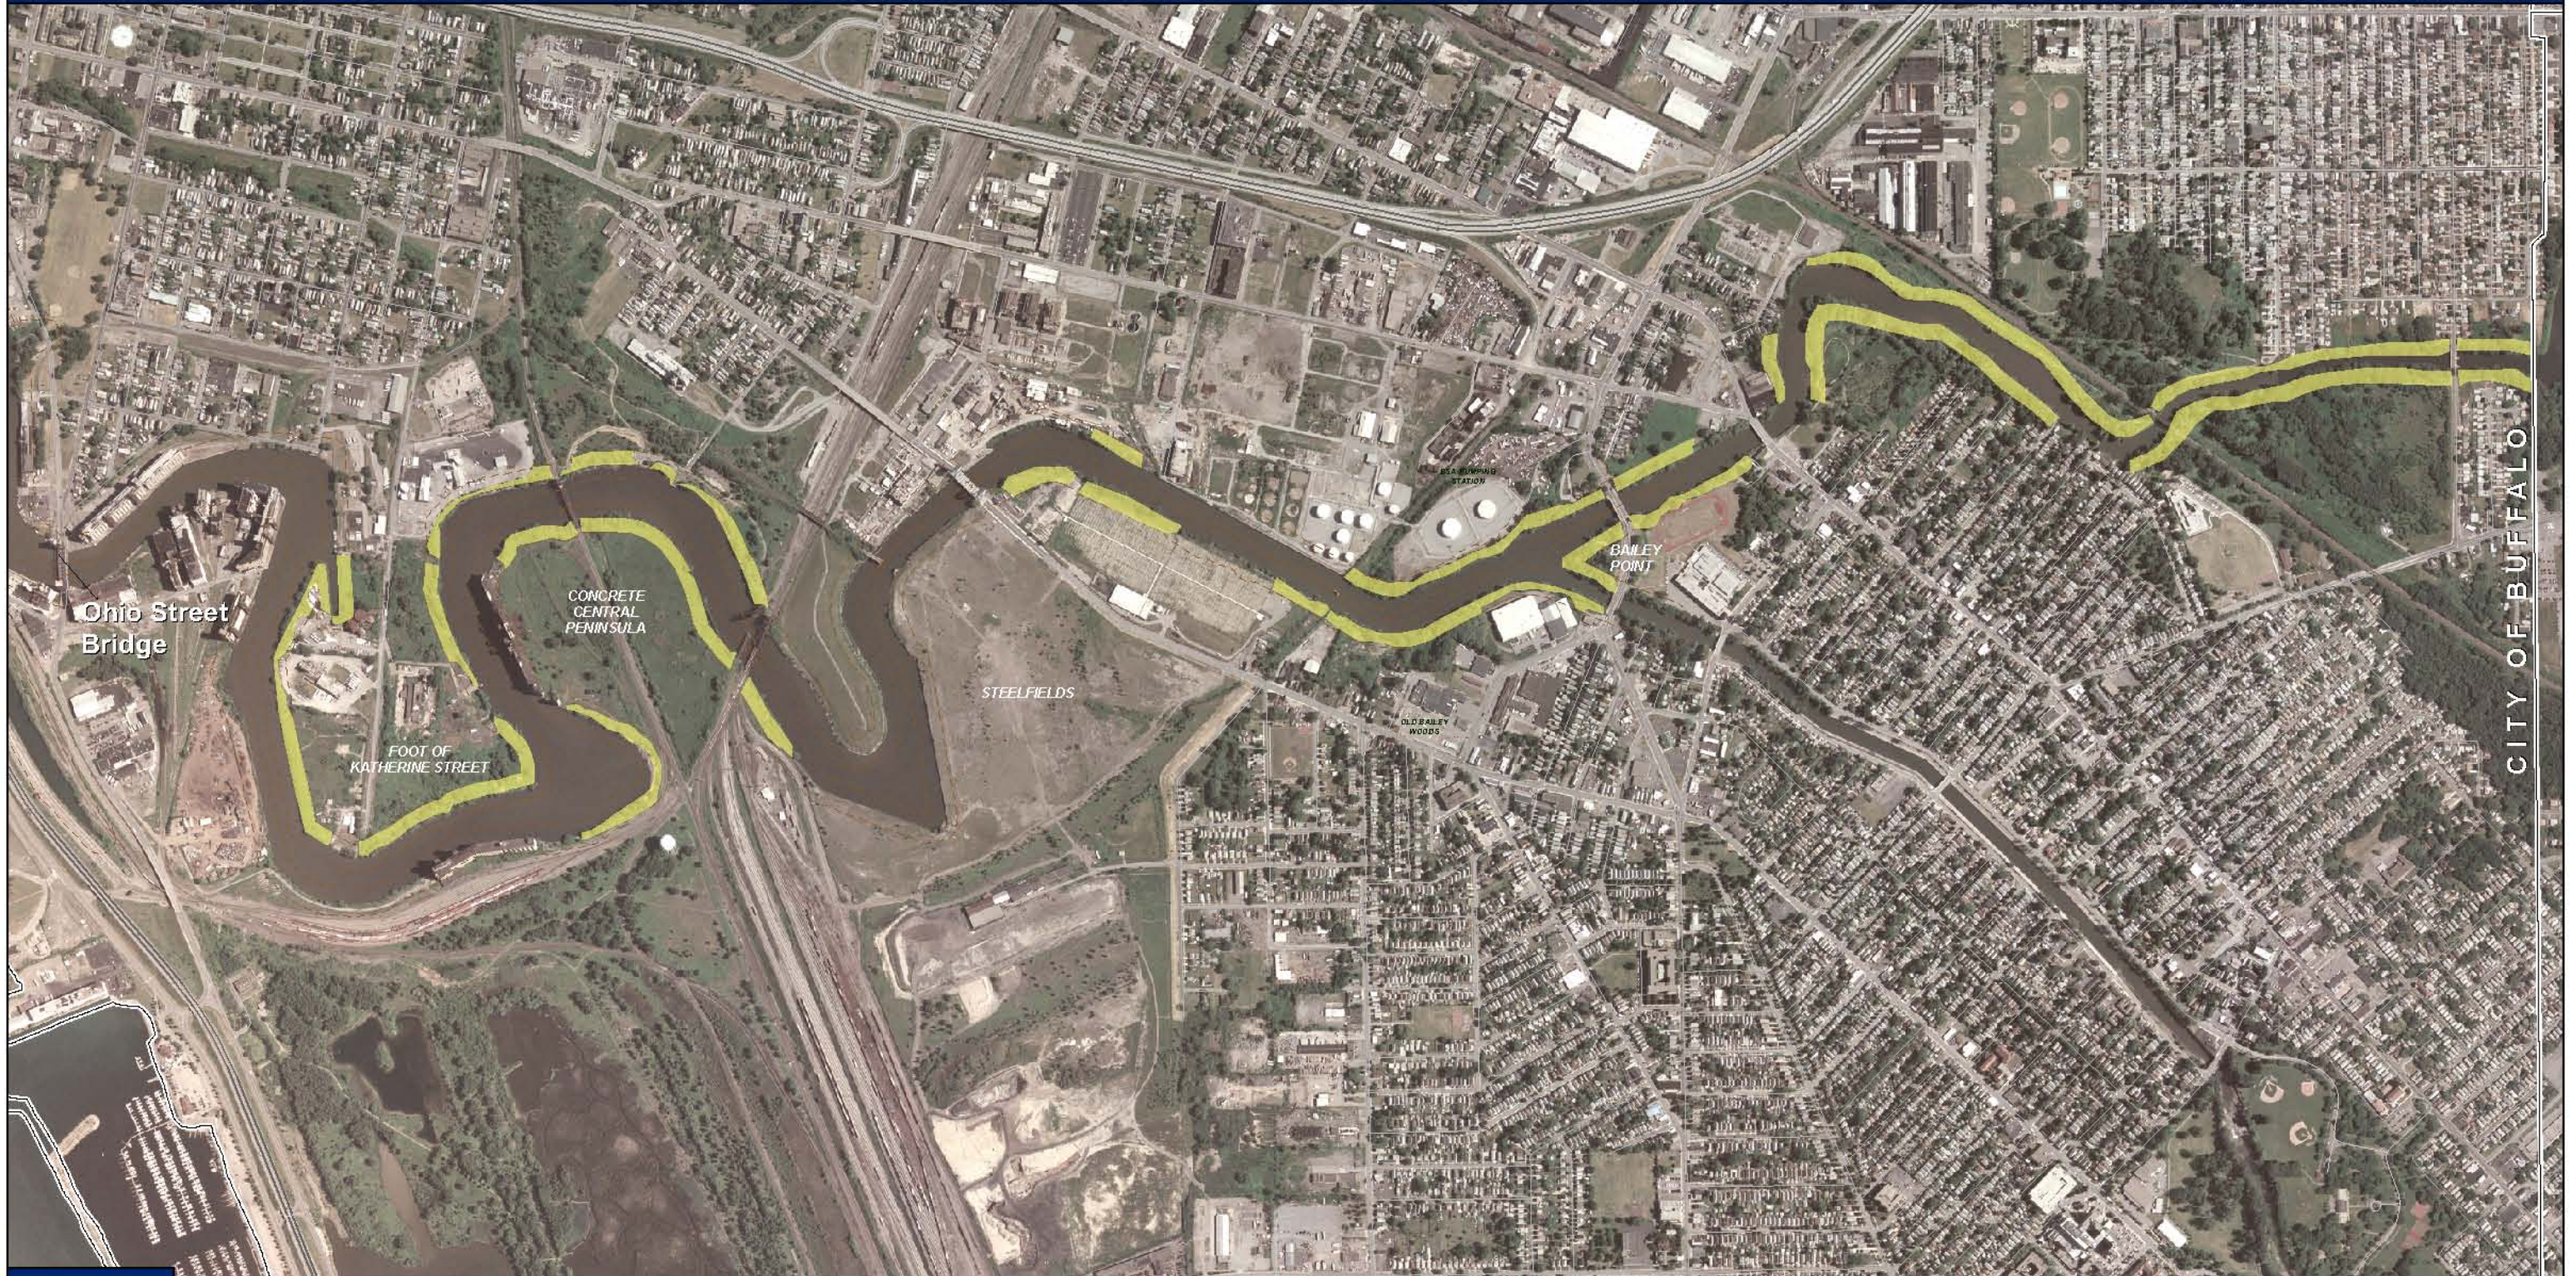

Map 4.4 Riparian Buffer Opportunities : Buffalo River

LEGEND

- Riparian Buffer Opportunity Area
- 100' Buffer from River Edge

Data Sources:
 2005 Natural Color NYS Digital Orthophotography
 Map Produced by:
 Buffalo Niagara Riverkeeper, July 2008.