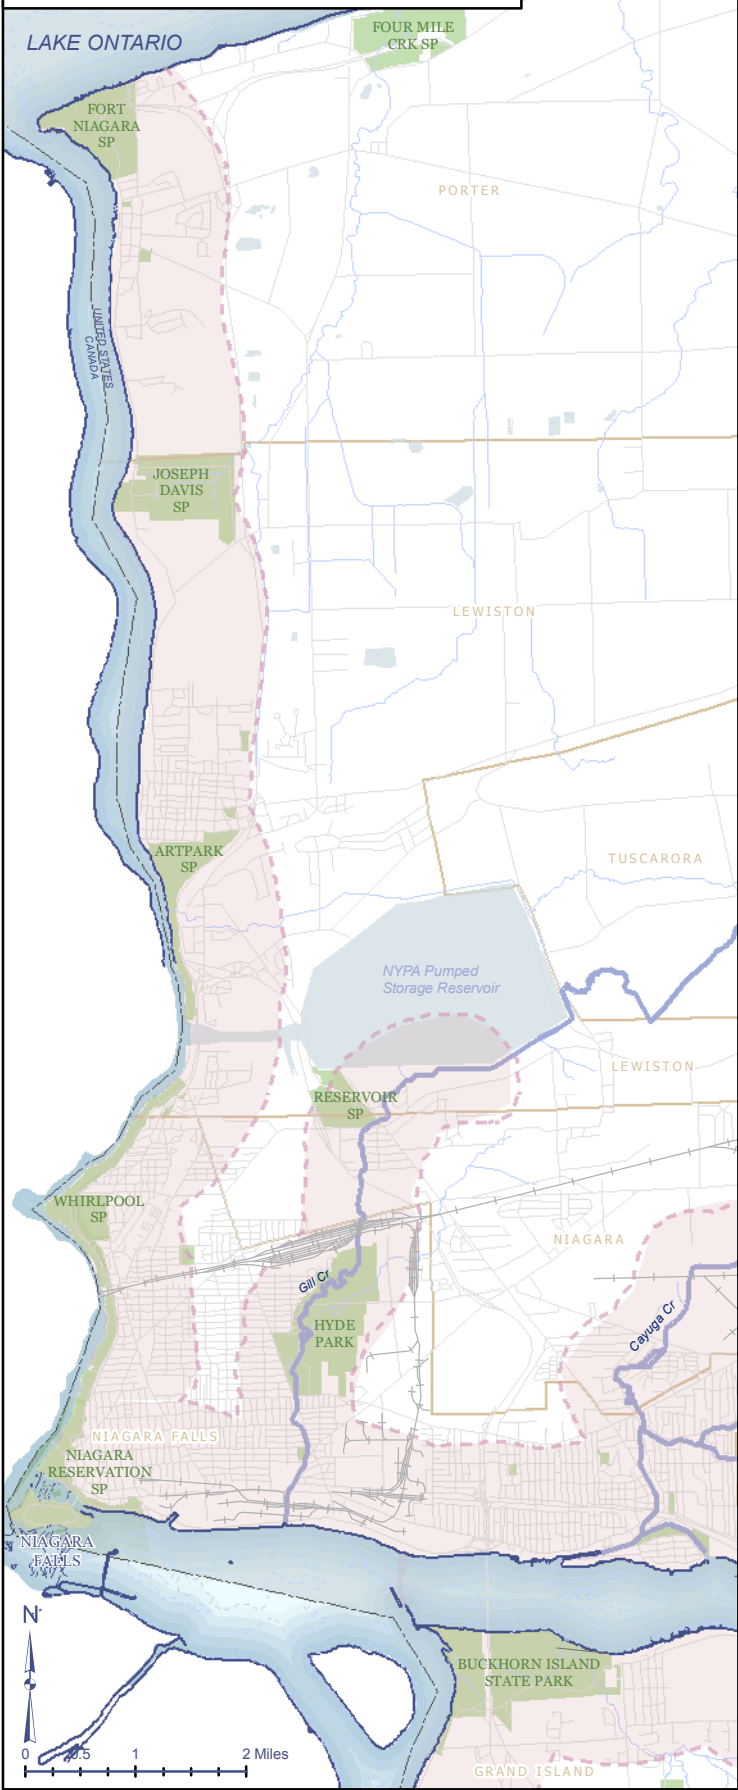

LOWER NIAGARA RIVER

UPPER NIAGARA RIVER

OVERVIEW

LEGEND

 Niagara River Study Area

MAP NOTES

Data Source

Parks/Municipal Parks: Erie County Dept. of Environment & Planning.

Map Produced By:
Buffalo Niagara Riverkeeper

Western New York

NIAGARA RIVER HABITAT INVENTORY & ASSESSMENT