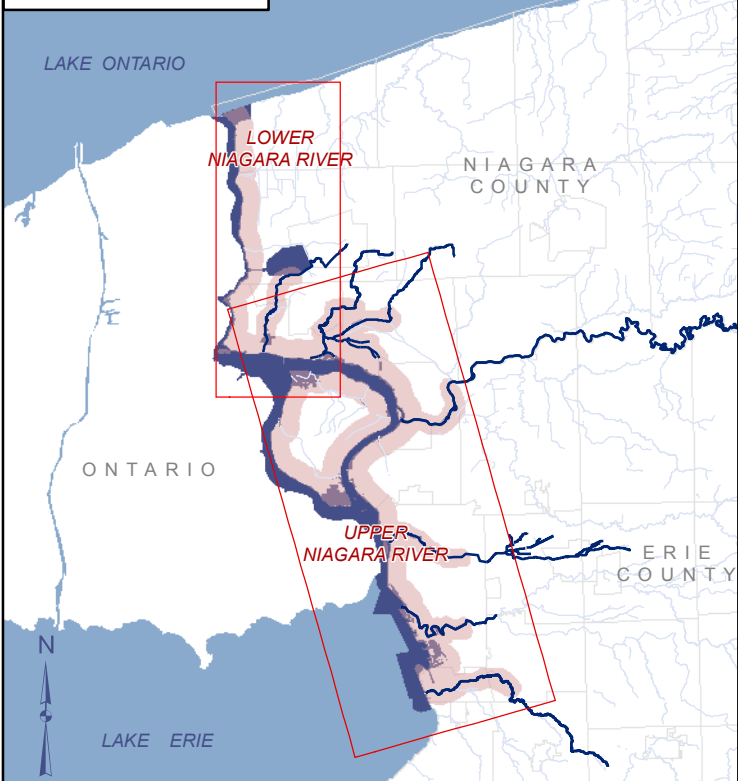

LOWER NIAGARA RIVER

UPPER NIAGARA RIVER

OVERVIEW

LEGEND

 Niagara River Study Area

MAP NOTES

Data Source

Parks/Municipal Parks: Erie County Dept. of Environment & Planning.

Map Produced By:
Buffalo Niagara Riverkeeper

Western New York

NIAGARA RIVER HABITAT INVENTORY & ASSESSMENT