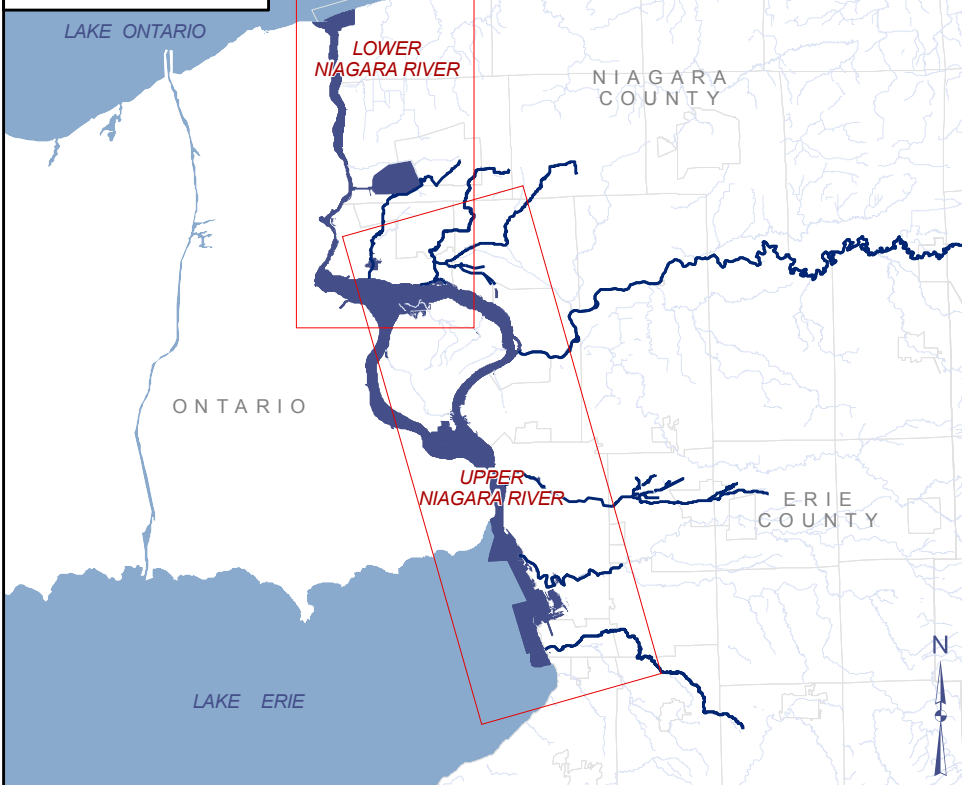

Map 5.3 : Capped Landfills Niagara River Study Area

LOWER NIAGARA RIVER

UPPER NIAGARA RIVER

OVERVIEW

LEGEND

- Capped Landfill
- - - Study Area

MAP NOTES

Data Source

NYS DEC Remediation Sites List: September, 2008

Map Produced By:

Buffalo Niagara Riverkeeper

Western New York

NIAGARA RIVER HABITAT INVENTORY & ASSESSMENT