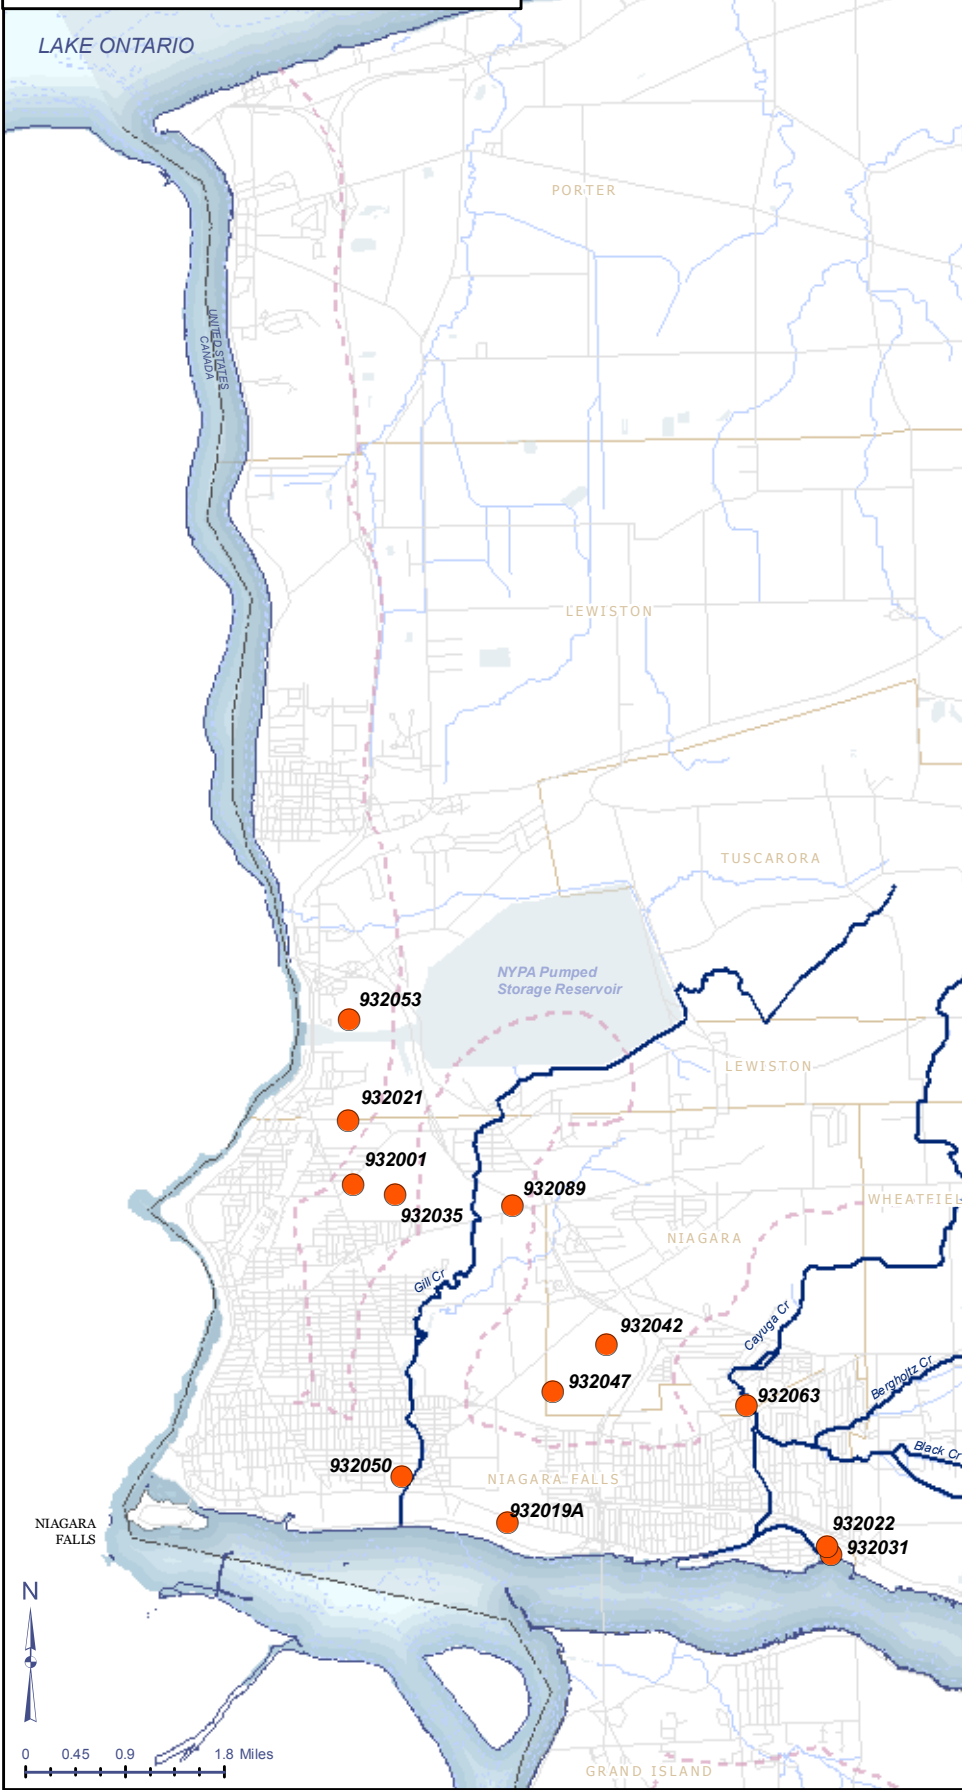

Map 5.3 : Capped Landfills Niagara River Study Area

LOWER NIAGARA RIVER

UPPER NIAGARA RIVER

OVERVIEW

LEGEND

- Capped Landfill
- - - Study Area

MAP NOTES

Data Source

NYS DEC Remediation Sites List: September, 2008

Map Produced By:

Buffalo Niagara Riverkeeper

Western New York

NIAGARA RIVER HABITAT INVENTORY & ASSESSMENT