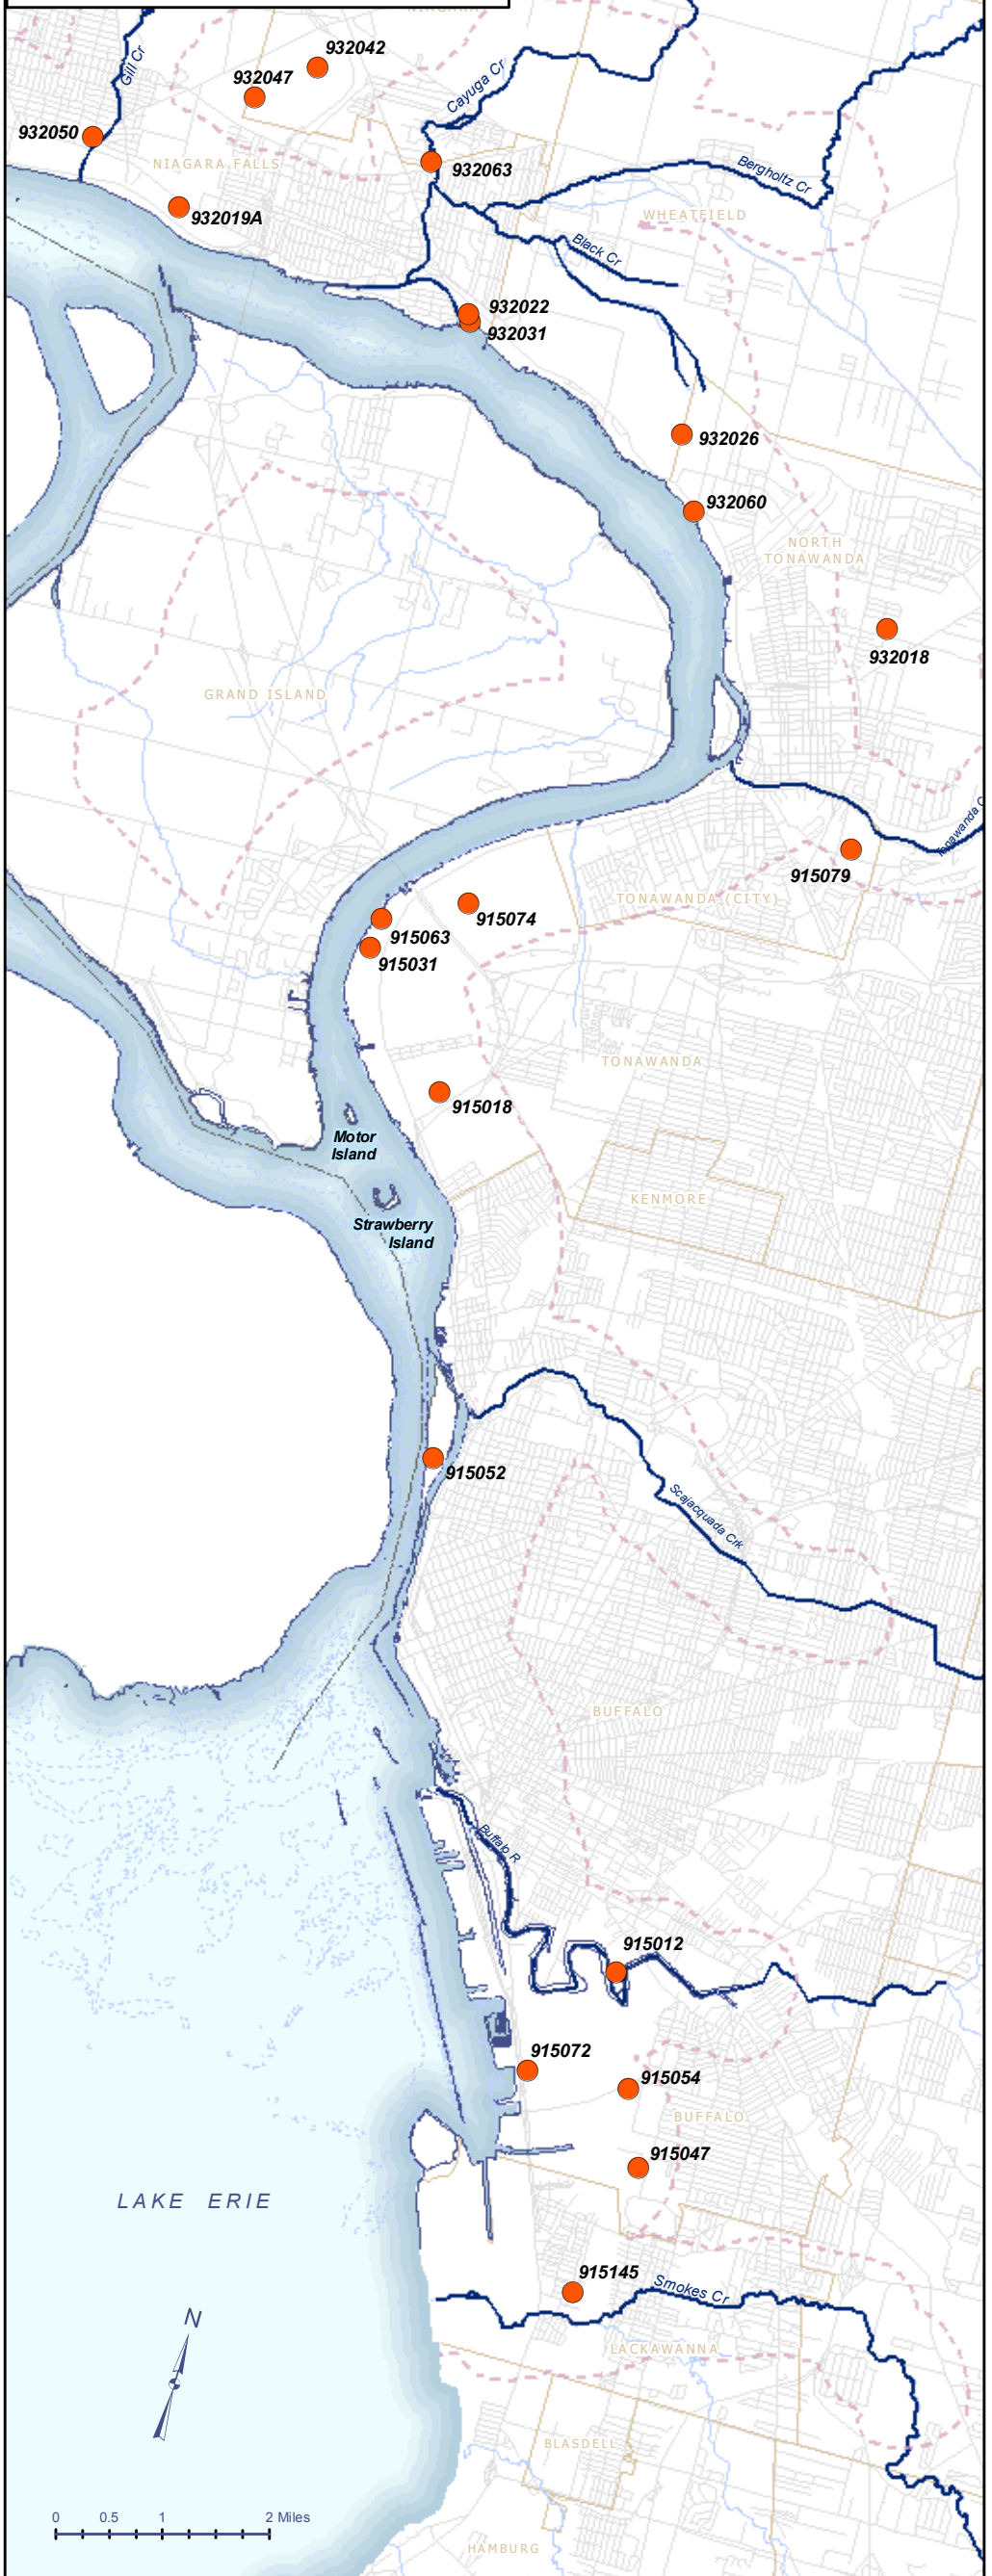

Map 5.3 : Capped Landfills Niagara River Study Area

LOWER NIAGARA RIVER

UPPER NIAGARA RIVER

OVERVIEW

LEGEND

- Capped Landfill
- - - Study Area

MAP NOTES

Data Source

NYS DEC Remediation Sites List: September, 2008

Map Produced By:

Buffalo Niagara Riverkeeper

Western New York

NIAGARA RIVER HABITAT INVENTORY & ASSESSMENT