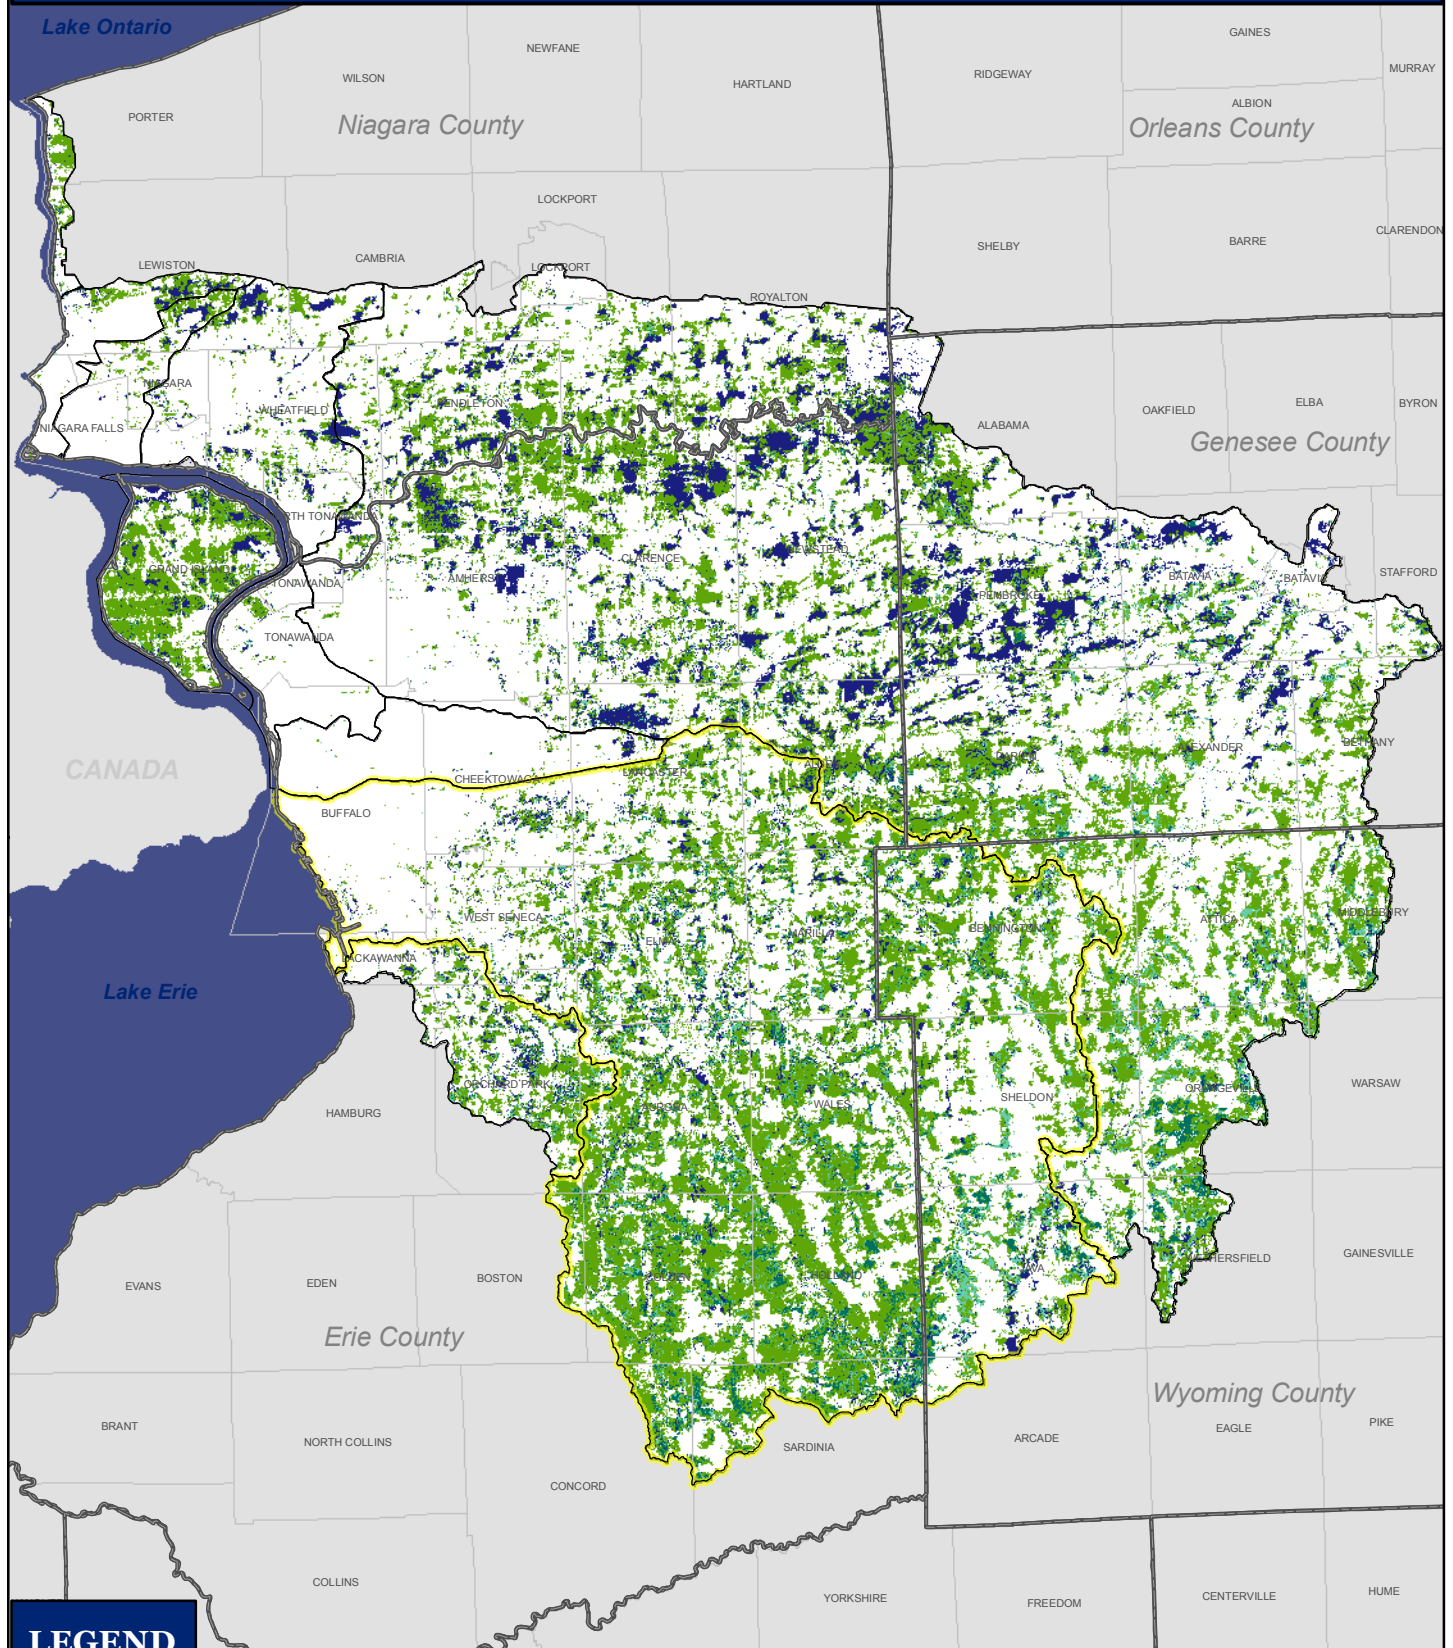

# Map 6.2 Forests Niagara River Watershed and Sub-Basins

## LEGEND

- 2005 Land Cover**
- Deciduous Forest
  - Evergreen Forest
  - Mixed Forest
  - Palustrine Forested Wetland

### MAP NOTES

**Data Source**  
NOAA 2005 Land Use  
Land Cover

**Map Produced By:**  
**Buffalo Niagara Riverkeeper, 2008.**

**Western New York  
NIAGARA RIVER  
HABITAT INVENTORY  
& ASSESSMENT**