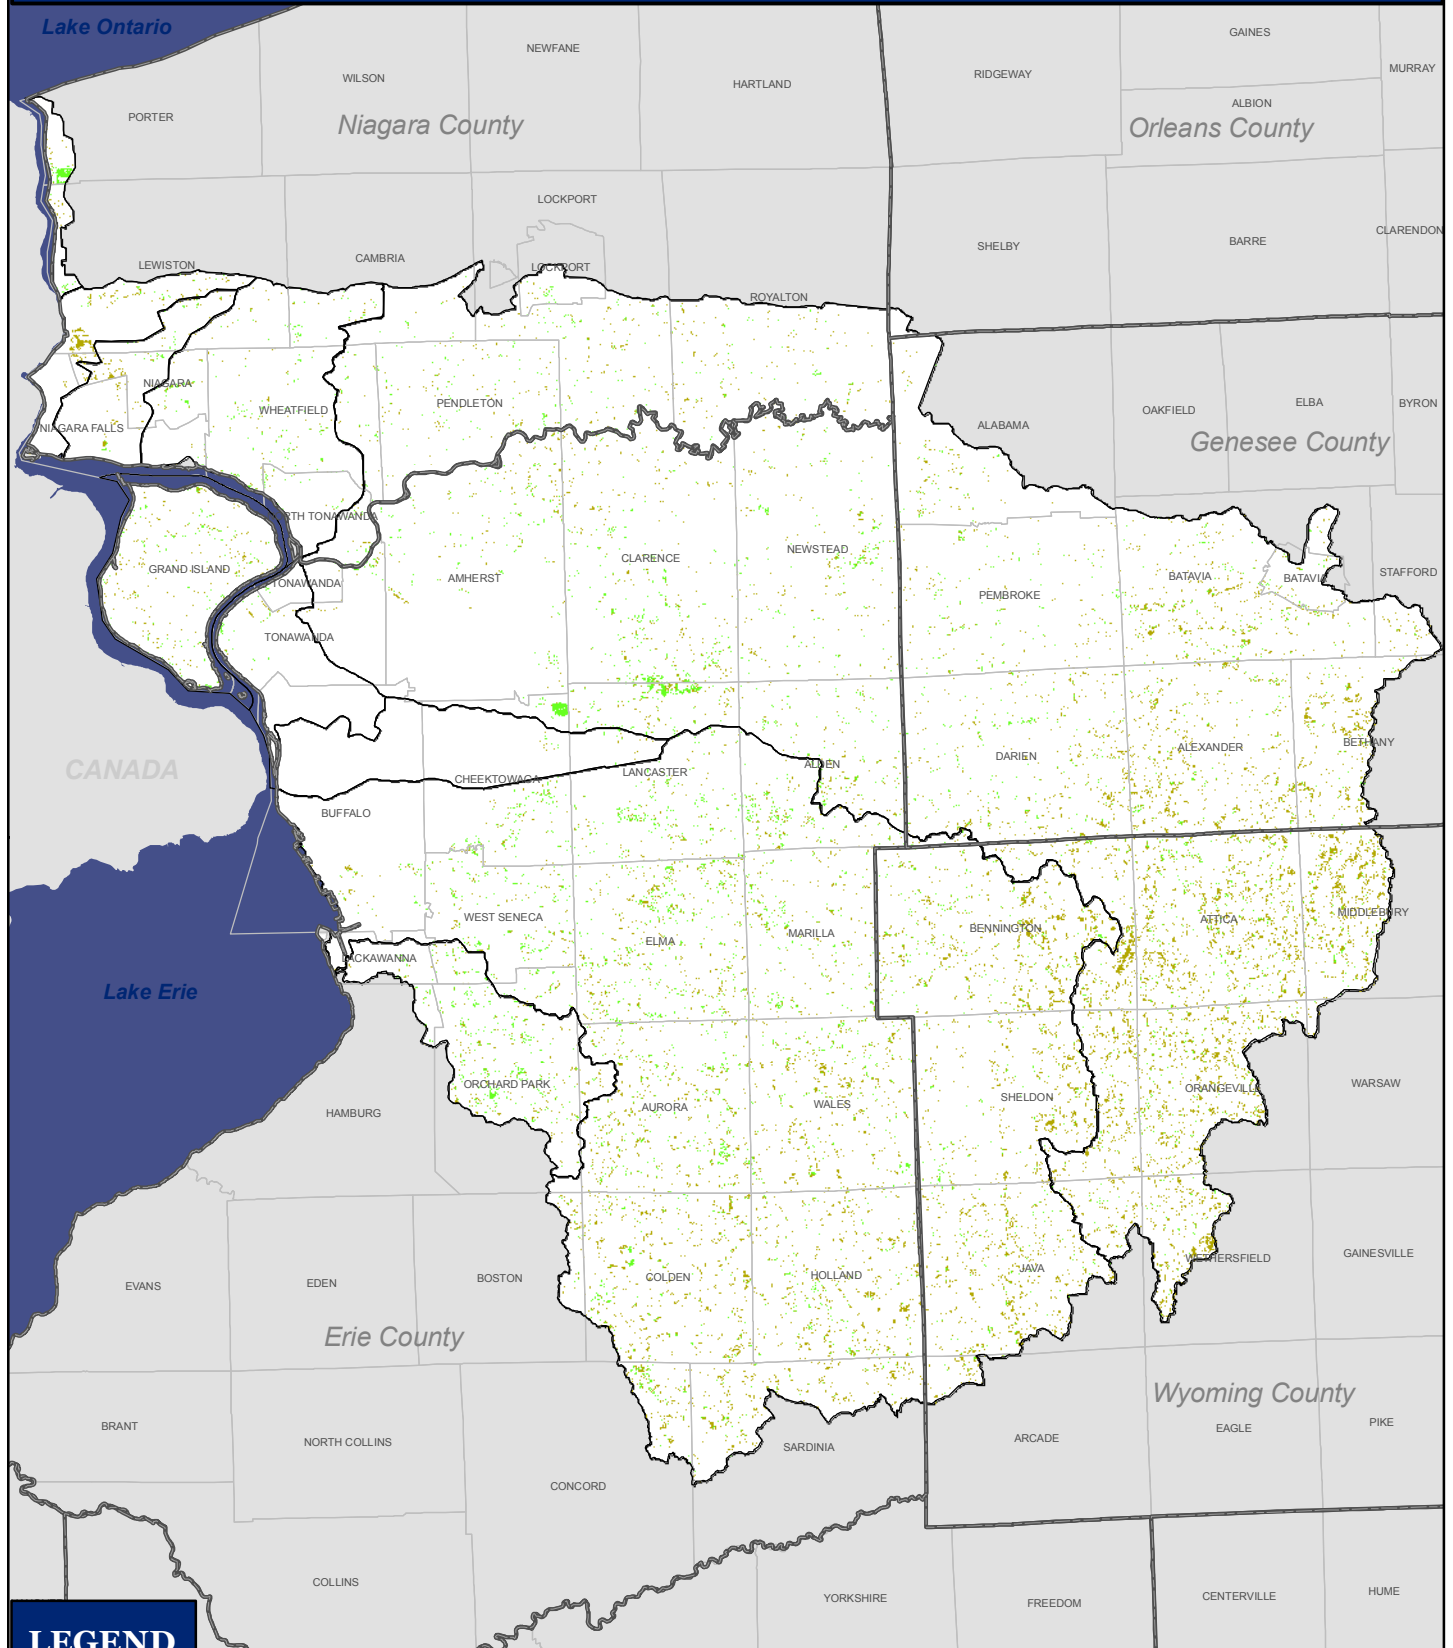

Map 6.3 Grasslands and Scrub/Shrub Niagara River Watershed and Sub-Basins

LEGEND

- 2005 Land Cover**
- Grassland
 - Scrub/Shrub

MAP NOTES
Data Source
 NOAA 2005 Land Use
 Land Cover
Map Produced By:
 Buffalo Niagara Riverkeeper, 2008.

**Western New York
 NIAGARA RIVER
 HABITAT INVENTORY
 & ASSESSMENT**