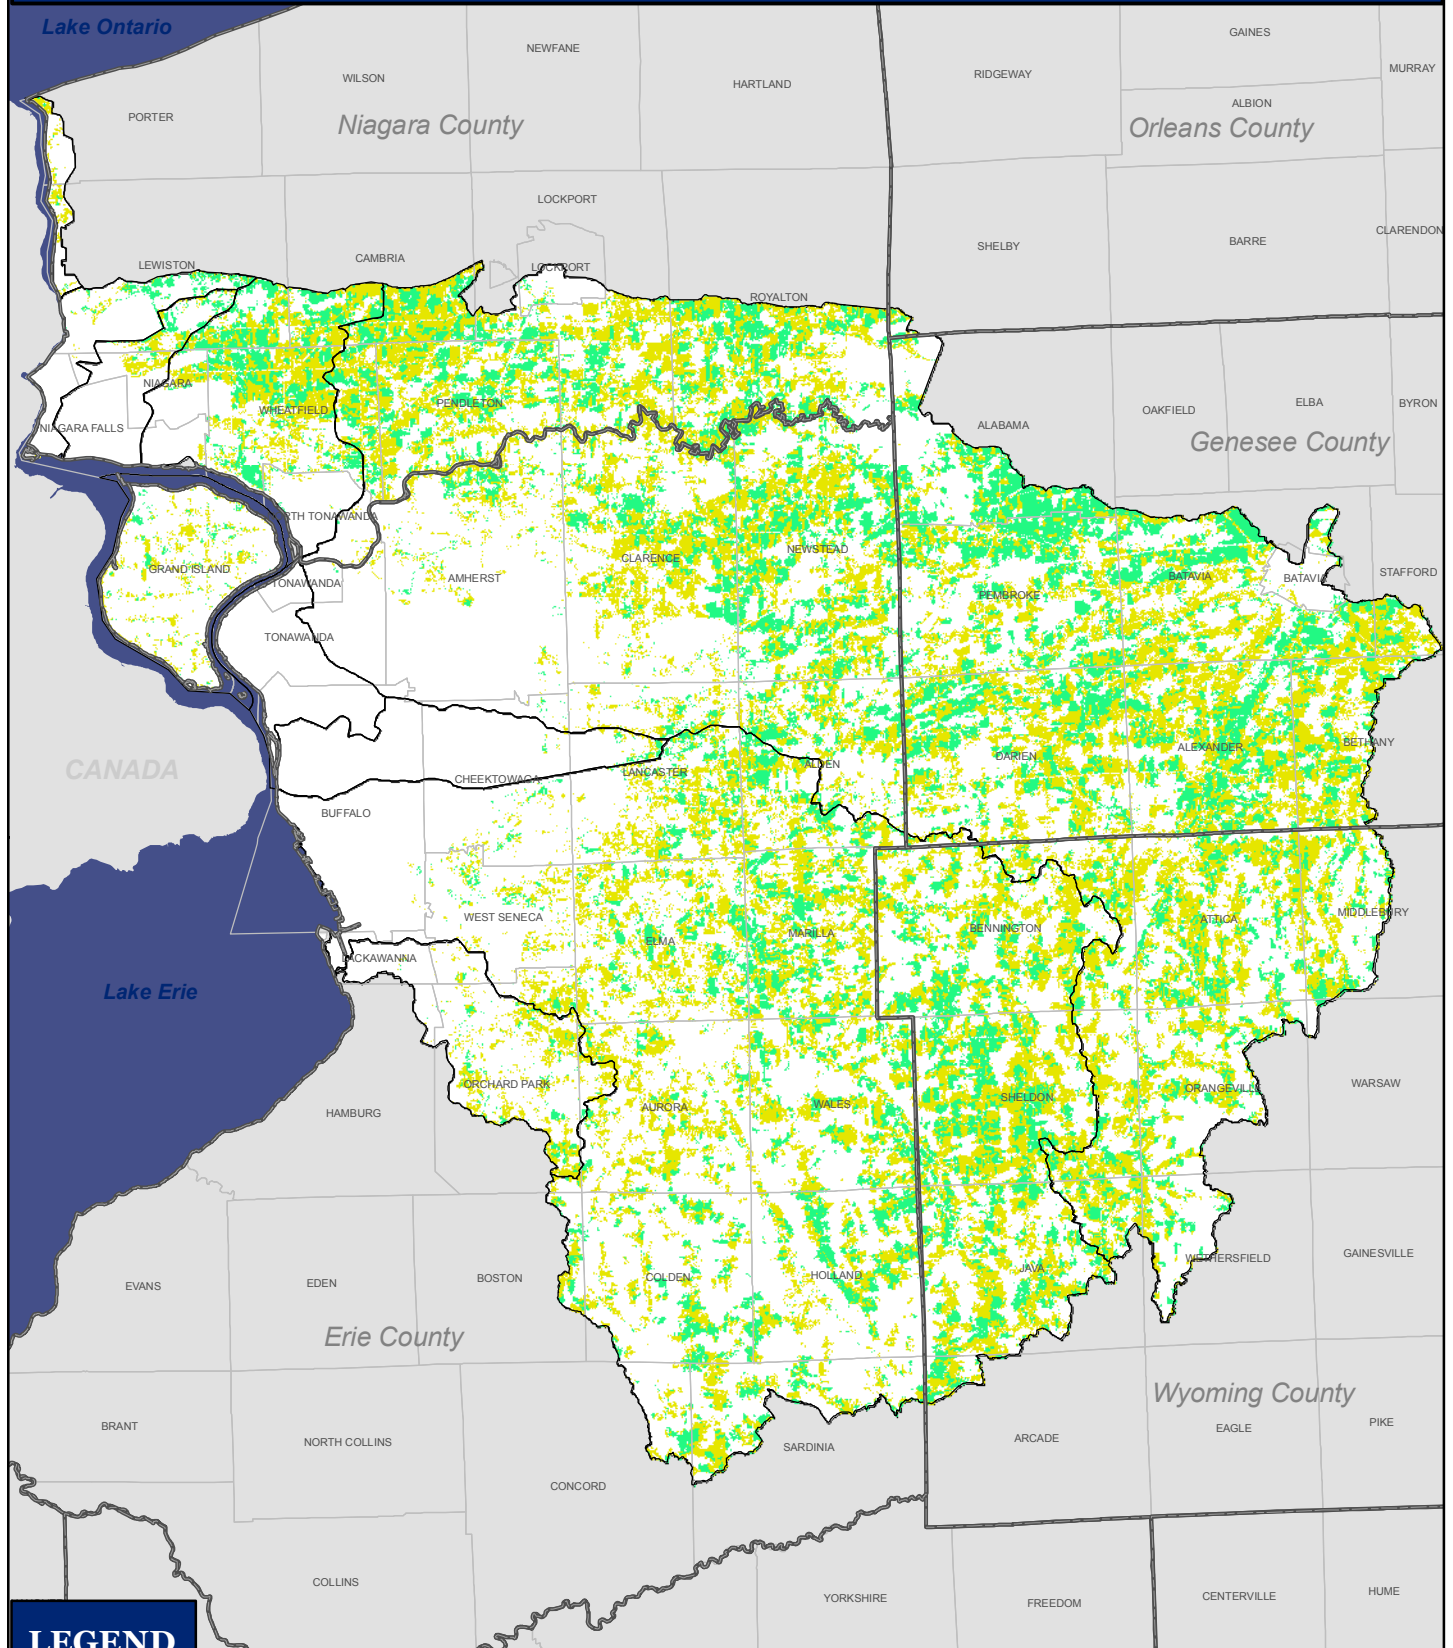

# Map 6.4 Pasture/Hay and Cultivated Land Niagara River Watershed and Sub-Basins

## LEGEND

- 2005 Land Cover**
- Cultivated Land
  - Pasture/Hay

**MAP NOTES**  
**Data Source**  
 NOAA 2005 Land Use  
 Land Cover  
**Map Produced By:**  
 Buffalo Niagara Riverkeeper, 2008.

**Western New York  
 NIAGARA RIVER  
 HABITAT INVENTORY  
 & ASSESSMENT**